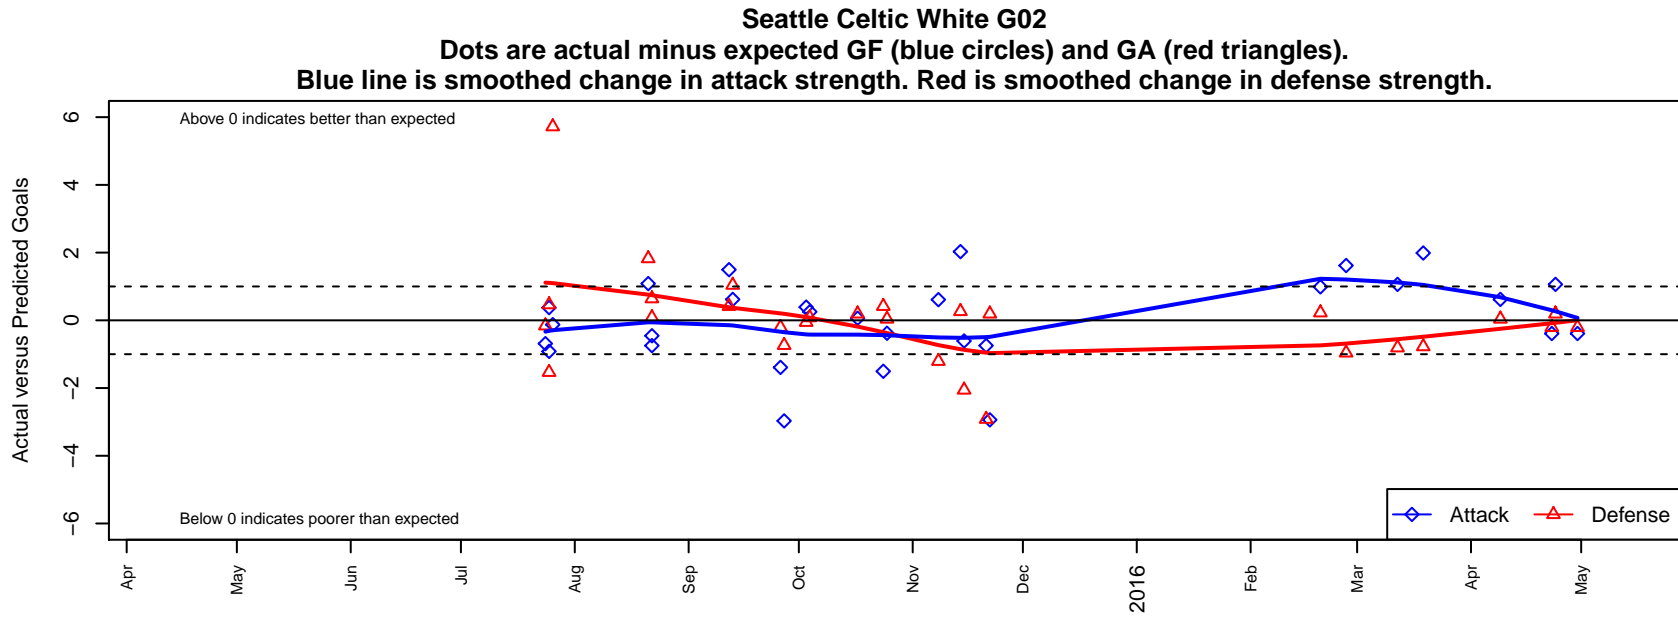

**attack and defense variance (black dot)
relative to other teams
and top 10 in region**

**attack and defense rating
relative to others at age
and all opponents in last 13 months**

Seattle Celtic White G02

Seattle Celtic
Seattle, WA
G02 total strength=684
attack=0.72 defense=0.62
fall league = PSPL Copa Blue U13
spr league = Spr PSPL Copa U13

alt names used:
Seattle Celtic G02 White
Seattle Celtic G02 White
Seattle Celtic G02 White
Seattle Celtic G02 White

Venues played:
2015 Crossfire Select GU13 Silver
2015 Xtreme Cup GU13
2015 PSPL Copa Blue U13
2015 Spr PSPL Copa U13