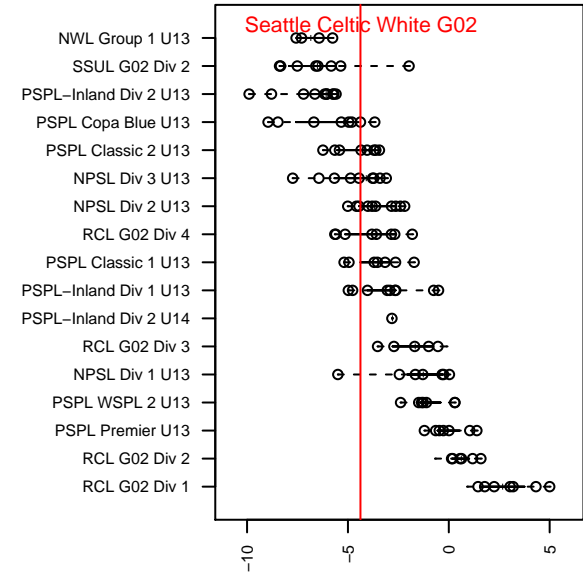

**attack and defense rating
relative to others at age
and all opponents in last 13 months**