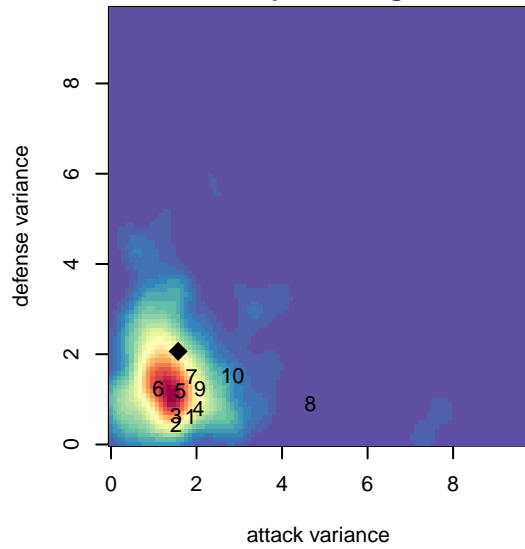

**attack and defense variance (black dot)
relative to other teams
and top 10 in region**